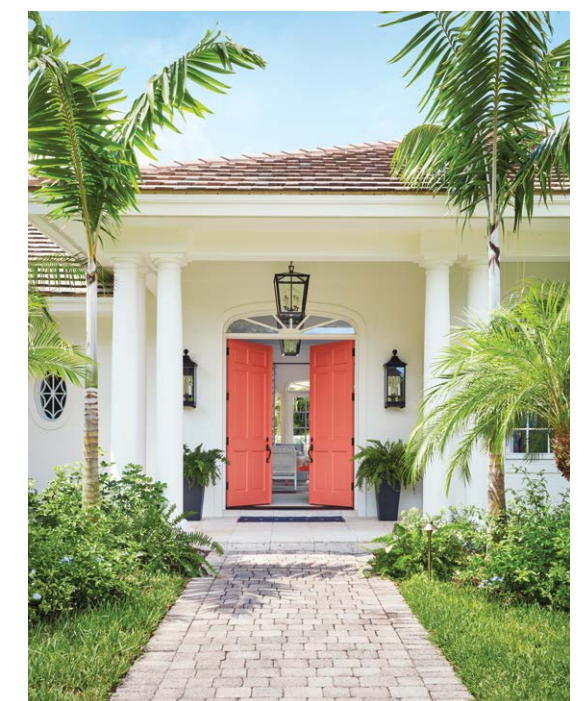

The couple started house hunting in the midst of the pandemic. This home in Loblolly—a private golf community in Hobe Sound—was built in 1998. “It was so bad, I walked in and out,” Liz says. “But my husband realized the potential, so we bought it in June.”

The design plan came together in just two days. The main choices were made, but both Liz and George contributed more ideas, sending photos back and forth to Eden Tepper, a senior designer and project manager who frequently works with Armour.

The Bermuda-style architecture of the 3,000-square-foot home and its adjacent 725-square-

RIGHT: The front door was repainted a dazzling coral inside and out, adding a punch of color and offering a preview of the interior color palette.

LEFT: The family room’s ceiling and fireplace were covered with shiplap to add dimension and interest to the room’s uneven angles. A timeless sisal rug in a geometric pattern adds texture and warmth.