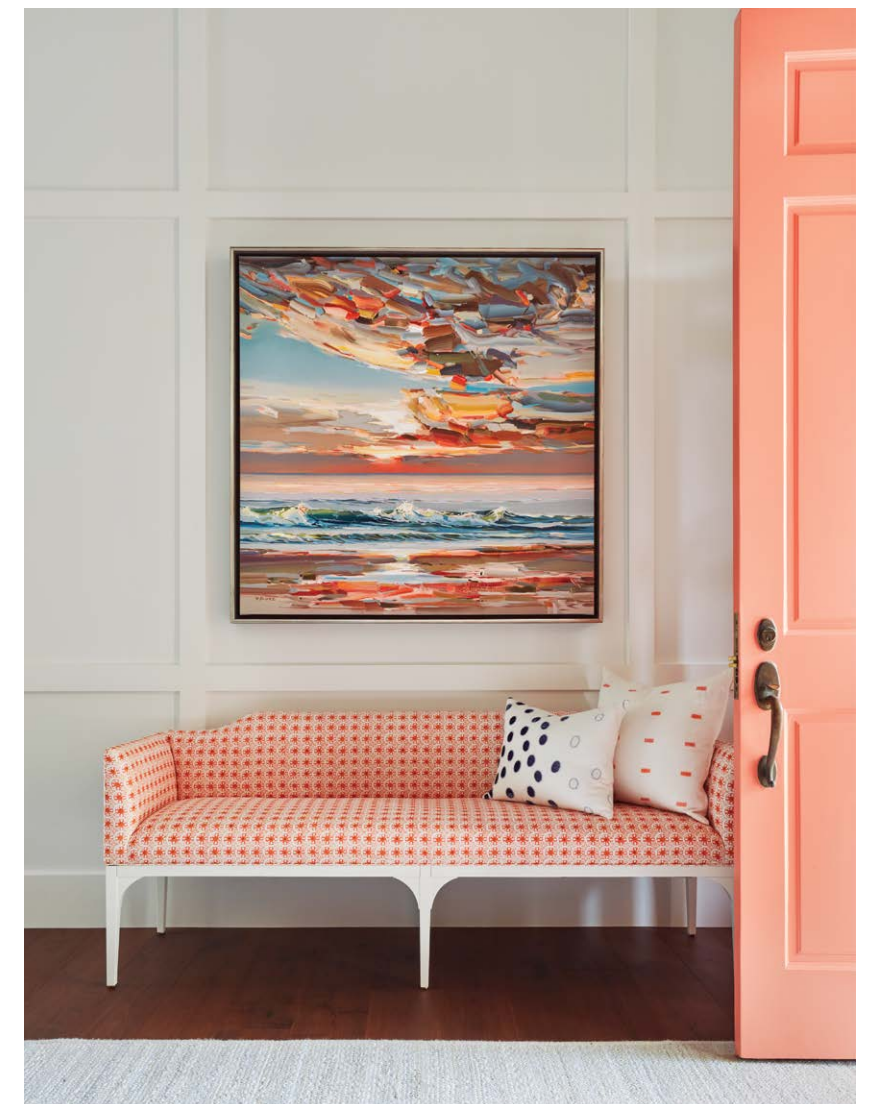

Architectural molding details were added to a new wall that creates a more defined foyer. A Thibaut settee covered in coral fabric complements the bold front door.