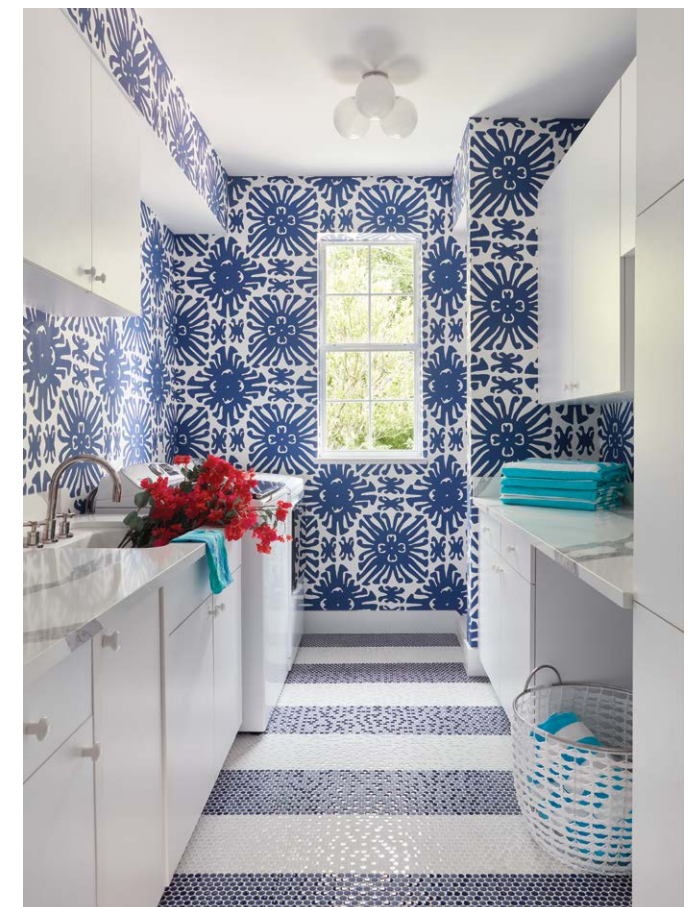

LEFT: The family room’s ceiling and fireplace were covered with shiplap to add dimension and interest to the room’s uneven angles. A timeless sisal rug in a geometric pattern adds texture and warmth.

foot guesthouse is a favorite throughout Florida—offering a grand entrance, a symmetrical façade, and classic proportions. “It had great bones, but was too formal,” says Armour. “They wanted a different aesthetic from their Colonial home in New York, and bright colors are having a big moment. We’re getting a lot of requests for that.” Several large interior columns were removed, and a wall was added to define the foyer and create an office for George.

The springboard for the home’s signature color story was a single show-stopping piece: a coral red coffee table that stands as the centerpiece in the living

ABOVE: The breakfast room continues the classic blue and white color scheme with crisp window treatments. Indoor/outdoor fabric covers the seats of the painted chairs. The custom light is a reverse blue and white variation of the pendants in the kitchen.