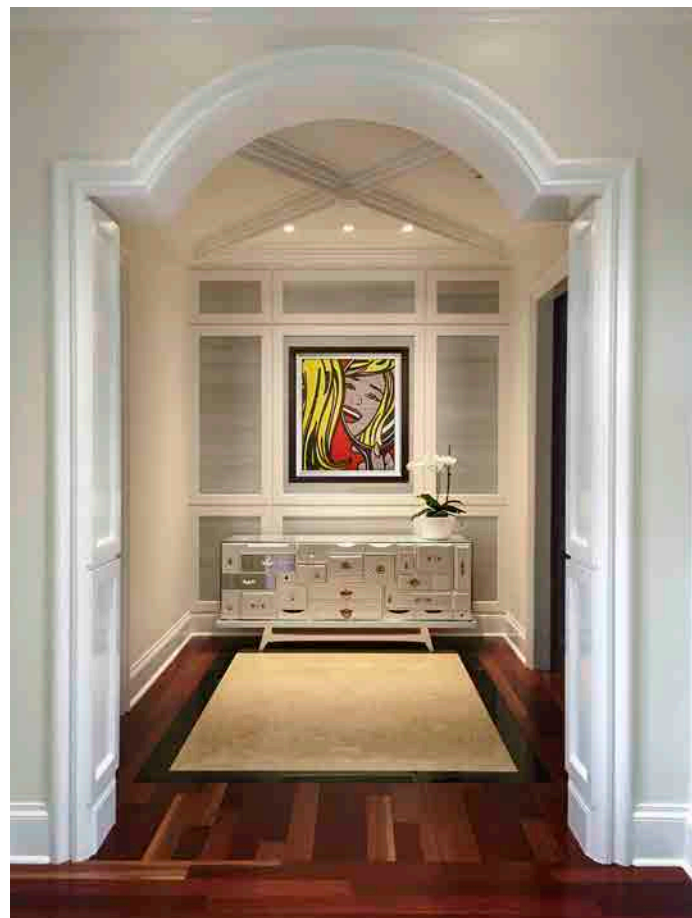

# ALENE WORKMAN

ABOVE: Boco do Lobo's "Mondrian White" sideboard becomes art beneath artist Roy Lichtenstein's "Girl in Mirror" that dots the wall with color. BELOW: A domed ceiling vies for attention above artist Takashi Murakami's "Cherries" that take center stage.